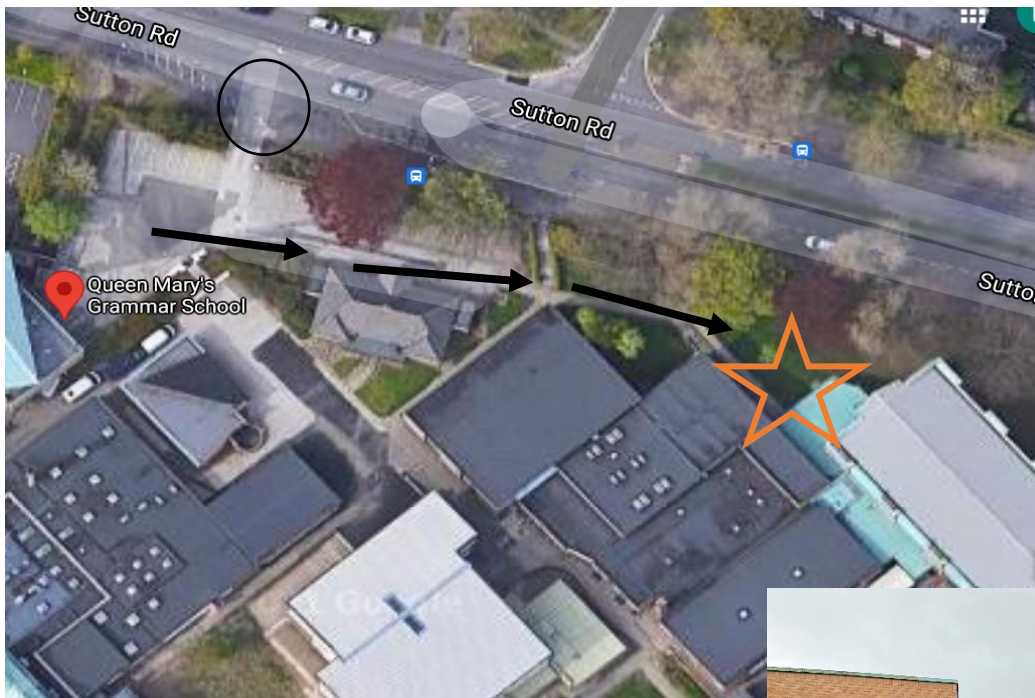

Using the circle as the entrance to car park follow the arrow down the stairs and enter the pool area where the star is.

The changing rooms are then to your right (male) and straight ahead (female) as you enter the swimming centre and then doors to the pool area are through the changing rooms.